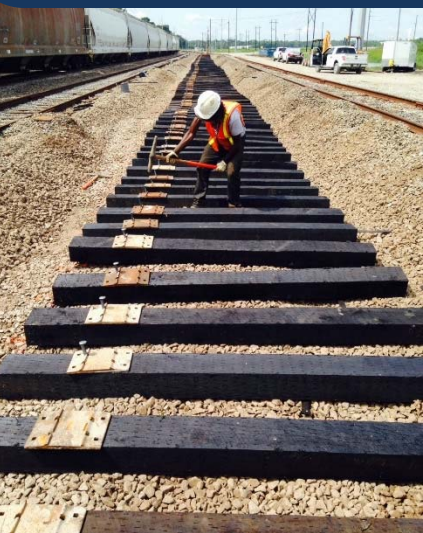

Industrial Maintenance

Track Upgrades

Tie Replacement

Rail Additions

Switch  
Repair/Replacement

Rail Take Up

Inspections

Emergency Service

Industrial Construction

Air Systems

Drainage

Containment

Mechanical & Civil  
Capabilities with Affiliated  
Specialty Companies

**U.S.  RAILROAD  
CONSTRUCTION**

**Industries Served:**

Petrochem, Pulp & Paper, Agrichem, Power, Grain, Terminals (Midstream oil/gas & dock terminals)